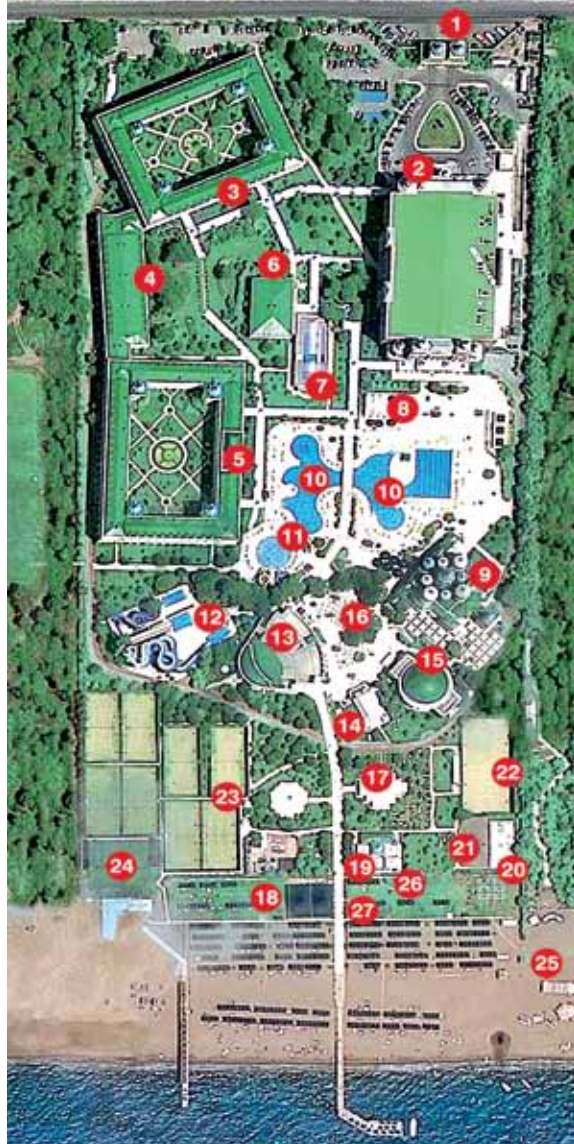

Convention Center	Length - Width	Height	Area	Reception Capacity	Banquet Capacity	Theatre Capacity	Classroom Capacity
Hall 1 Vladimir	36,8 x 26,5 m	7 m	975 m <sup>2</sup>	1150	770	1050	486
Hall 2 Alexsandre II	36,8 x 19 m	7 m	700 m <sup>2</sup>	850	560	700	324
Hall 3 Ekaterina	36,8 x 23 m	7 m	846 m <sup>2</sup>	1000	670	850	408
Hall 1- 2 - 3 Moscow	36,8 x 68,5 m	7 m	2520 m <sup>2</sup>	3000	2000	3072	1482

# KREMLIN PALACE

KUNDU-ANTALYA

Yaz 2015

## HOTEL PLAN

- 1 Hotel Entrance
- 2 Lobby-Reception (The State Historical Museum) Lobi Bar - Divo Bar - Kids Restaurant - Elegiya Bar - Sushi Bar - Meeting Rooms - Moscow Conference Hall
- 3 Guest Rooms 1000 + (The Grand Kremlin Palace)
- 4 Guest Rooms 2000 + (The Grand Kremlin Palace)
- 5 Guest Rooms 3000 + (The Grand Kremlin Palace)
- 6 Turkish Bath - Health Center
- 7 Indoor Pool
- 8 Arbat Bar
- 9 A'la Carte Restaurants (The Cathedral of St. Basil) - Zvezda Bar - Pasha Turkish Rest. - El Sombrero Mexican Rest. - La Gondola Italian Rest.
- 10 Swimming Pool
- 11 Kids Pool
- 12 Aquapark
- 13 Amphitheatre • Kids Club
- 14 Pushkin Cafe (Bolshoi Theatre)
- 15 Senat Disco (The Senat)
- 16 Red Square
- 17 Tsar's Tent
- 18 Children Play Ground
- 19 Aurora Beach Snack
- 20 Basketball
- 21 Beach Volley
- 22 Mini Football
- 23 Tennis Courts
- 24 Archery Field
- 25 Watersports
- 26 Marine Restaurant
- 27 Emergency Assembly point